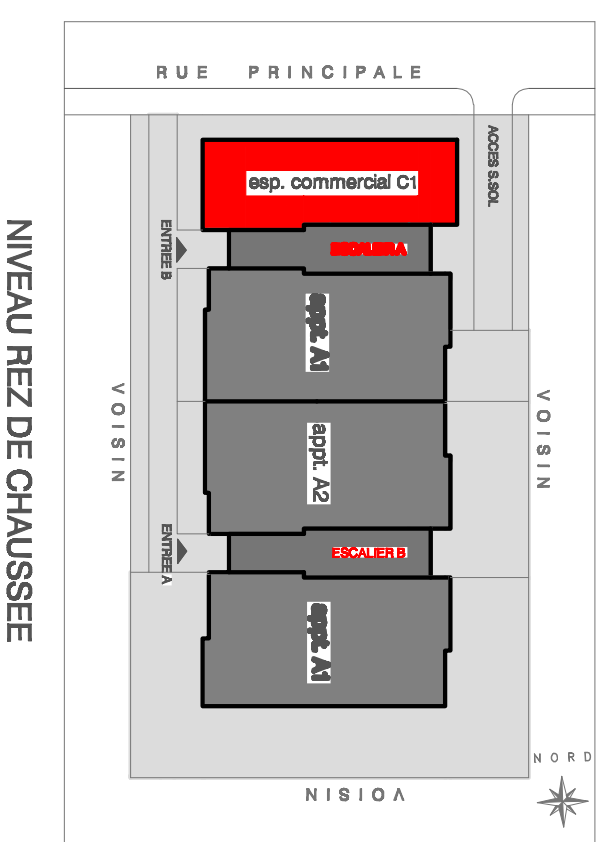

ESPACE COMMERCIAL C1	
LOCALISATION: REZ DE CHAUSSEE	
SURFACE HORS OEUVRES	130.24 m2
SURFACE TOTALE	160.66 m2

**ESPACE COMMERCIAL
C1**